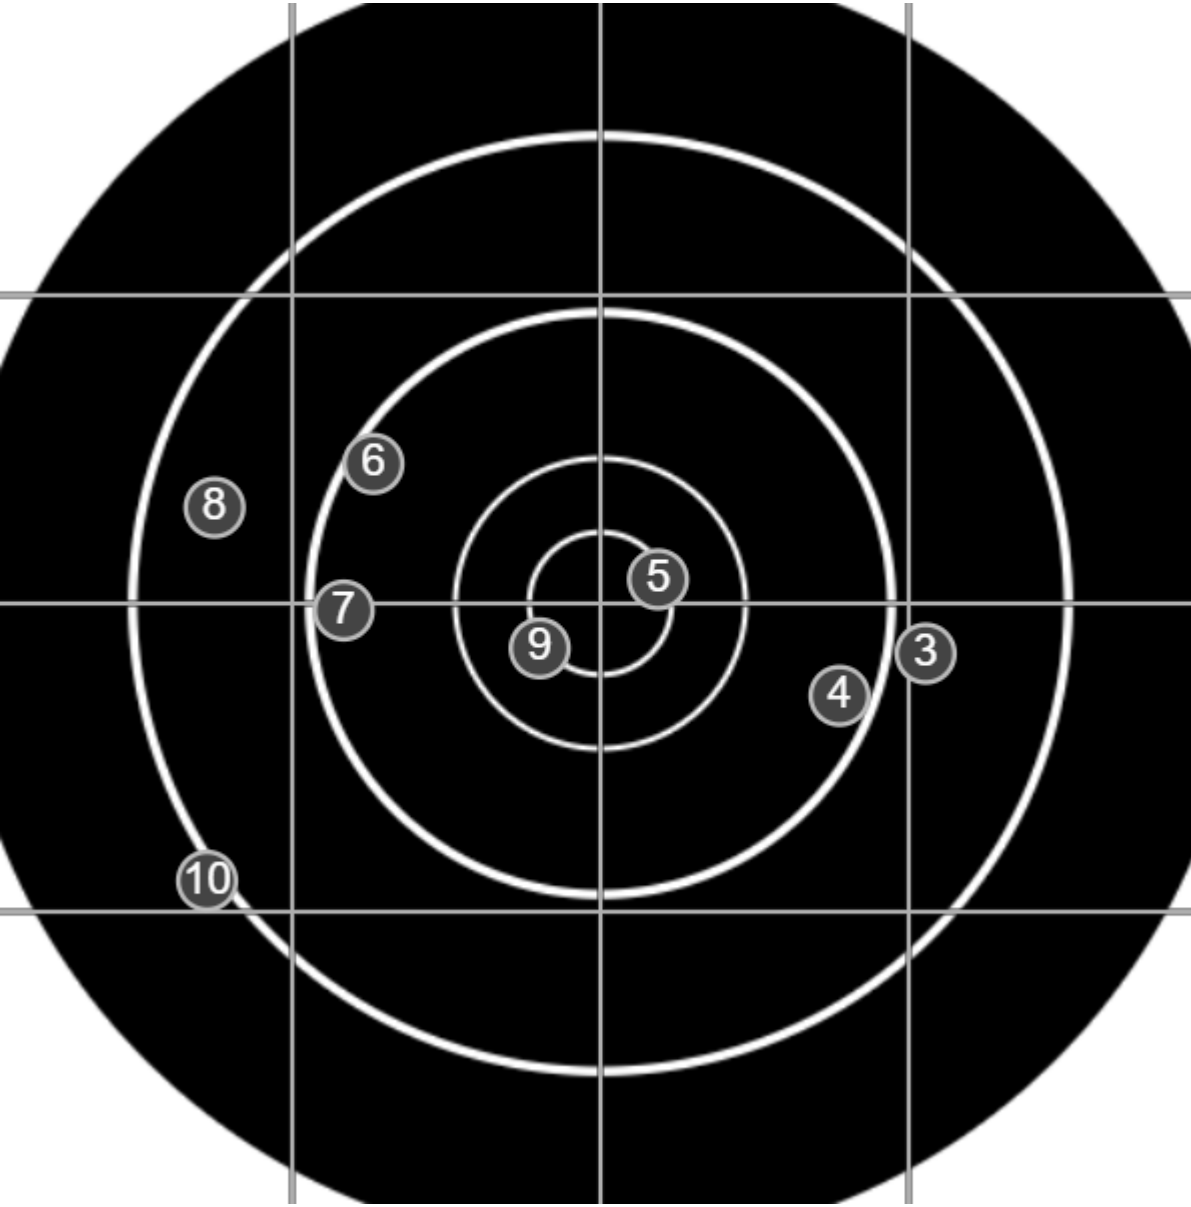

**SILVER
MOUNTAIN
TARGETS**
Made in Canada

true
5/16/2026
1:00:21 PM

BRC Series Shoot
Series 4
900yd

BRC T6 [-55]
AU-LR

Group: 1228.7 mm
(1196.7w x 713.5h)

(Iron)
Shooter
Sue Kearl[v4]

40.2

FINAL

v: 1501, sd: 8.6

#	fps	score
10	1501	3
9	1508	SV
8	1501	4
7	1494	5
6	1512	5
5	1507	SV
4	1505	5
3	1507	4
2	1481	2
1	1496	2
S2	1499	(1)
S1	1539	(0)

**SILVER
MOUNTAIN
TARGETS**
Made in Canada

true
5/16/2026
2:09:15 PM

BRC Series Shoot
Series 4
900yd

BRC T6 [-55]
AU-LR

Group: 461.2 mm
(456.6w x 247.6h)

(Iron)
Shooter
Sue Kearl[v4]

44.1

FINAL
v: 1512, sd: 7.5

#	fps	score
10	1517	5
9	1517	4
8	1510	4
7	1516	4
6	1523	4
5	1504	5
4	1514	5
3	1506	3
2	1518	5
1	1497	V
S2	1421	(4)
S1	1531	(4)